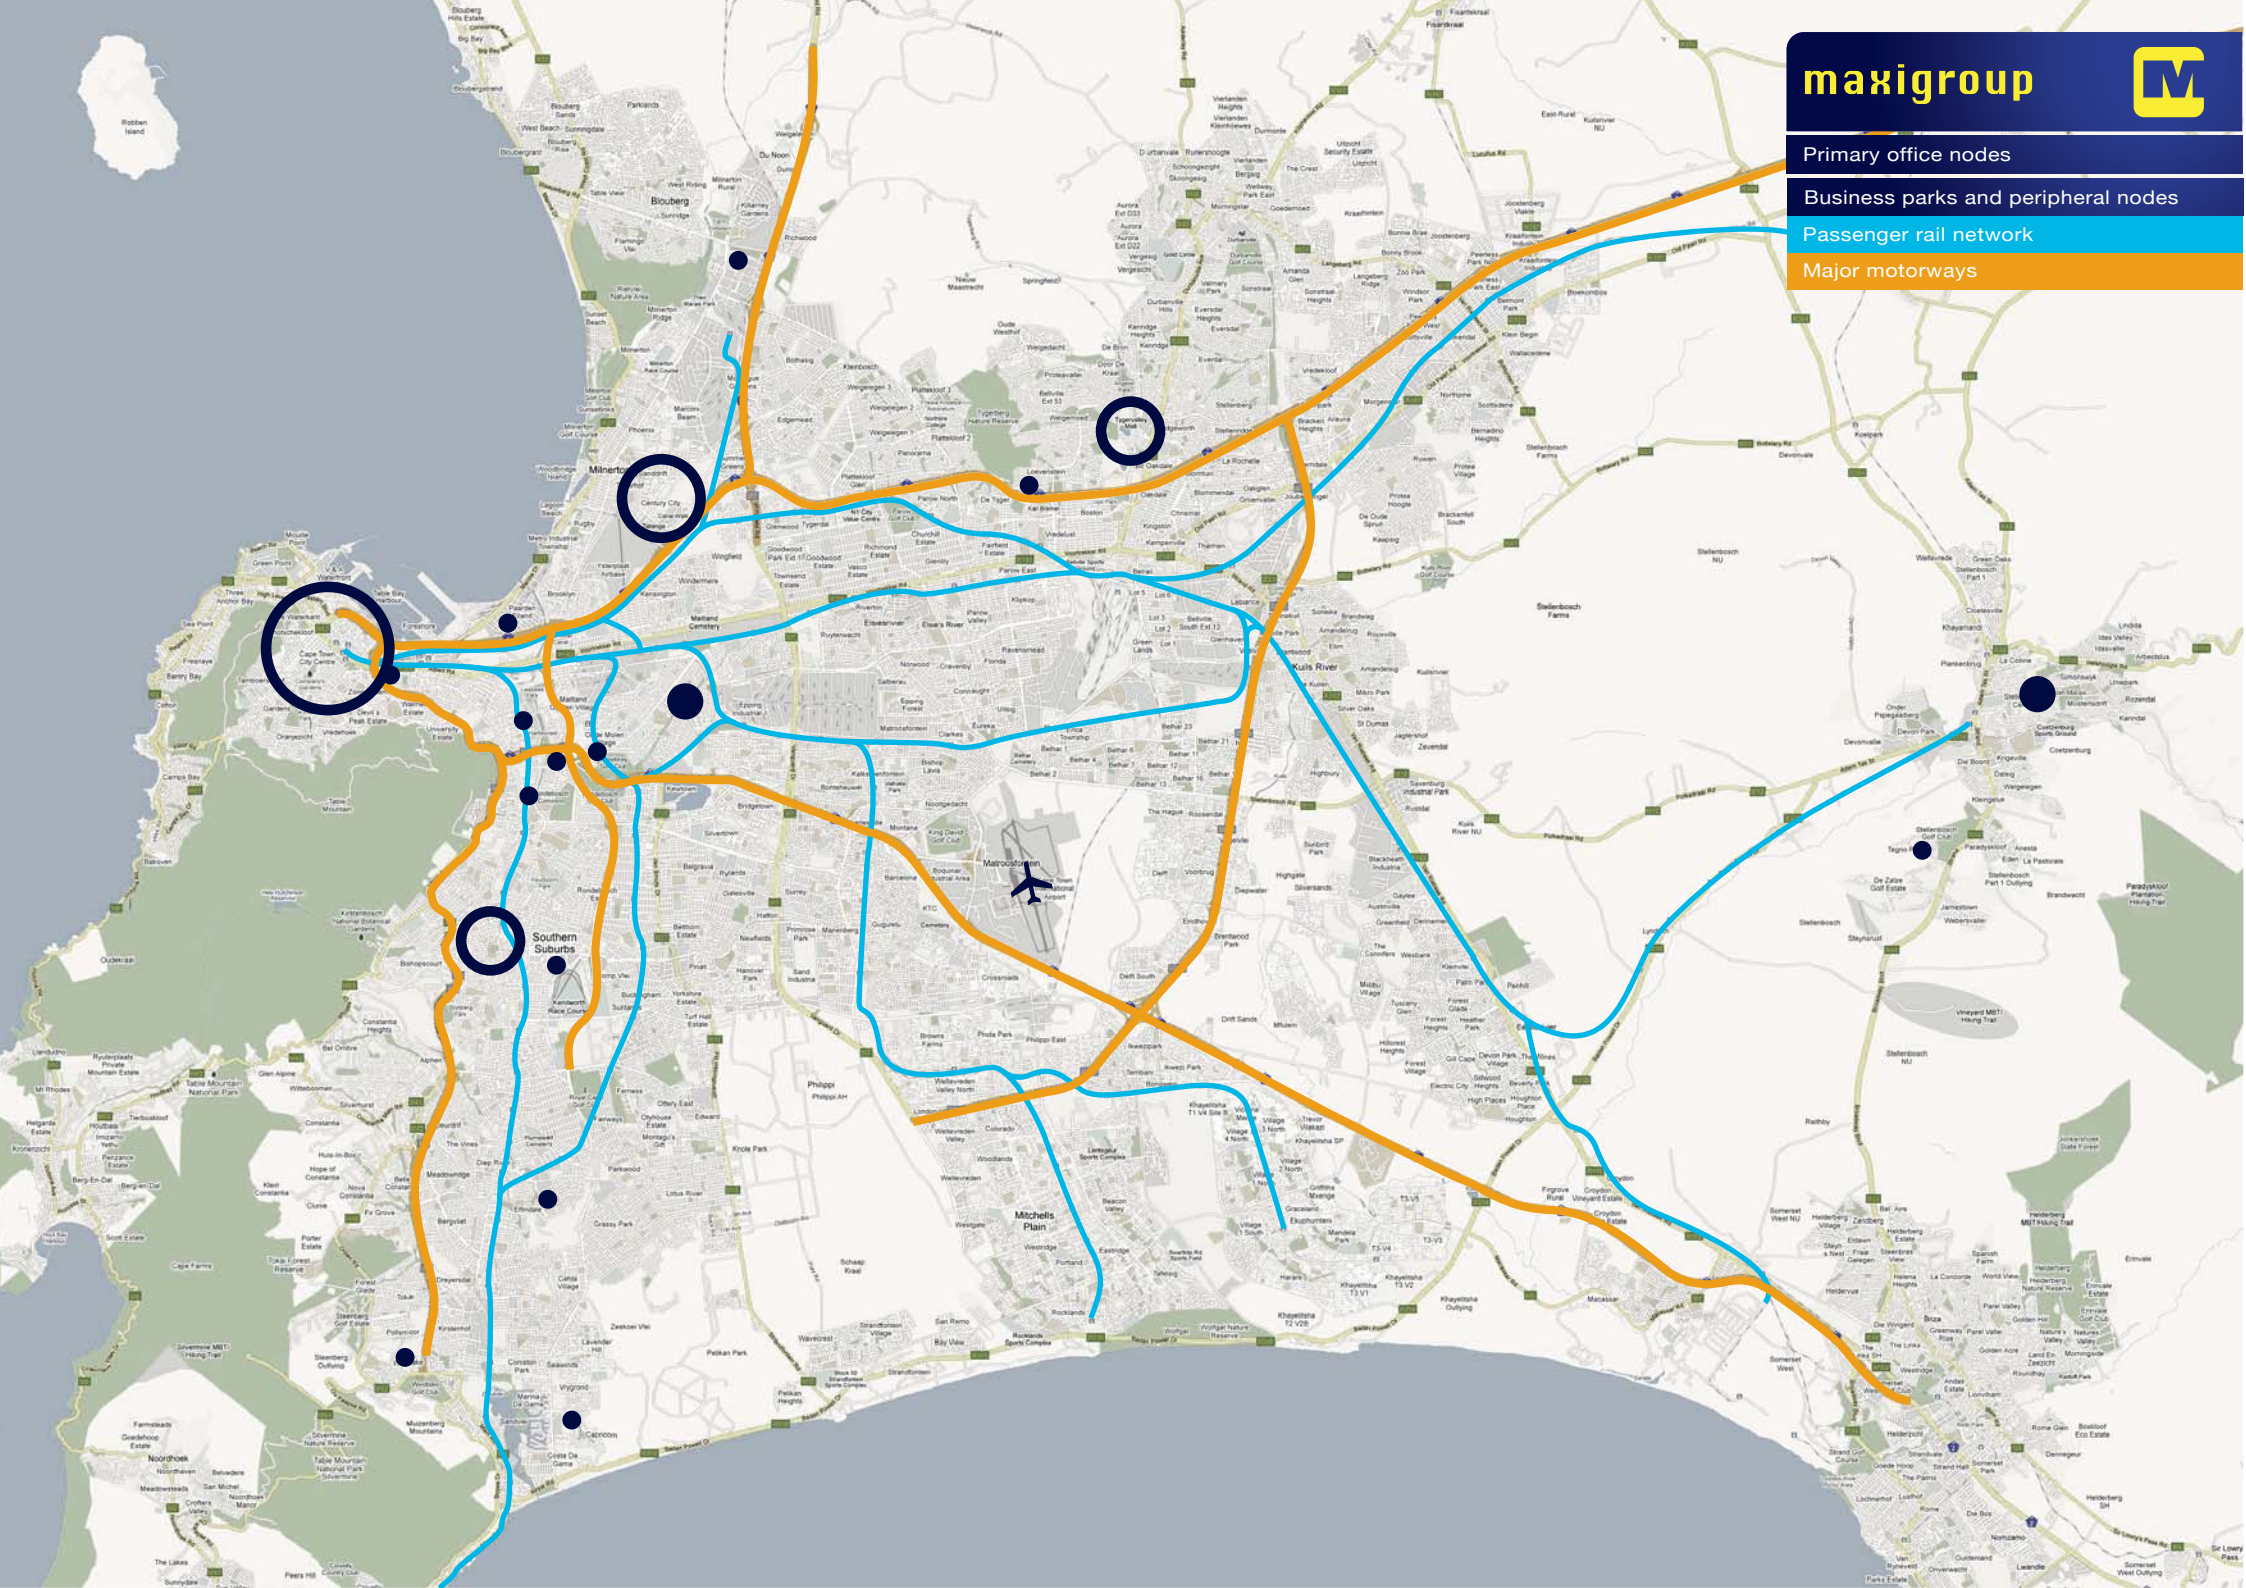

CBD

CENTURY CITY

TYGERVALLEY

CLAREMONT

● MONTAGUE PARK

● TYGERBERG OFFICE PARK

● V&A WATERFRONT

● PAARDEN EILAND

● THE BOULEVARD

● BLACK RIVER PARK

● PINELANDS

● RIVER PARK

● GOLF PARK

● RONDEBOSCH

● GREENFORD OFFICE PARK

● BMD BUSINESS PARK

● WESTLAKE

● CAPRICORN BUSINESS PARK

● STELLENBOSCH

● STELLENBOSCH TECHNO PARK

- Primary office nodes
- Business parks and peripheral nodes
- Passenger rail network
- Major motorways

Primary office nodes

Business parks and peripheral nodes

Passenger rail network

Major motorways

MyCiti IRT bus network

Primary office nodes

Business parks and peripheral nodes

Passenger rail network

Major motorways

MyCiti IRT bus network