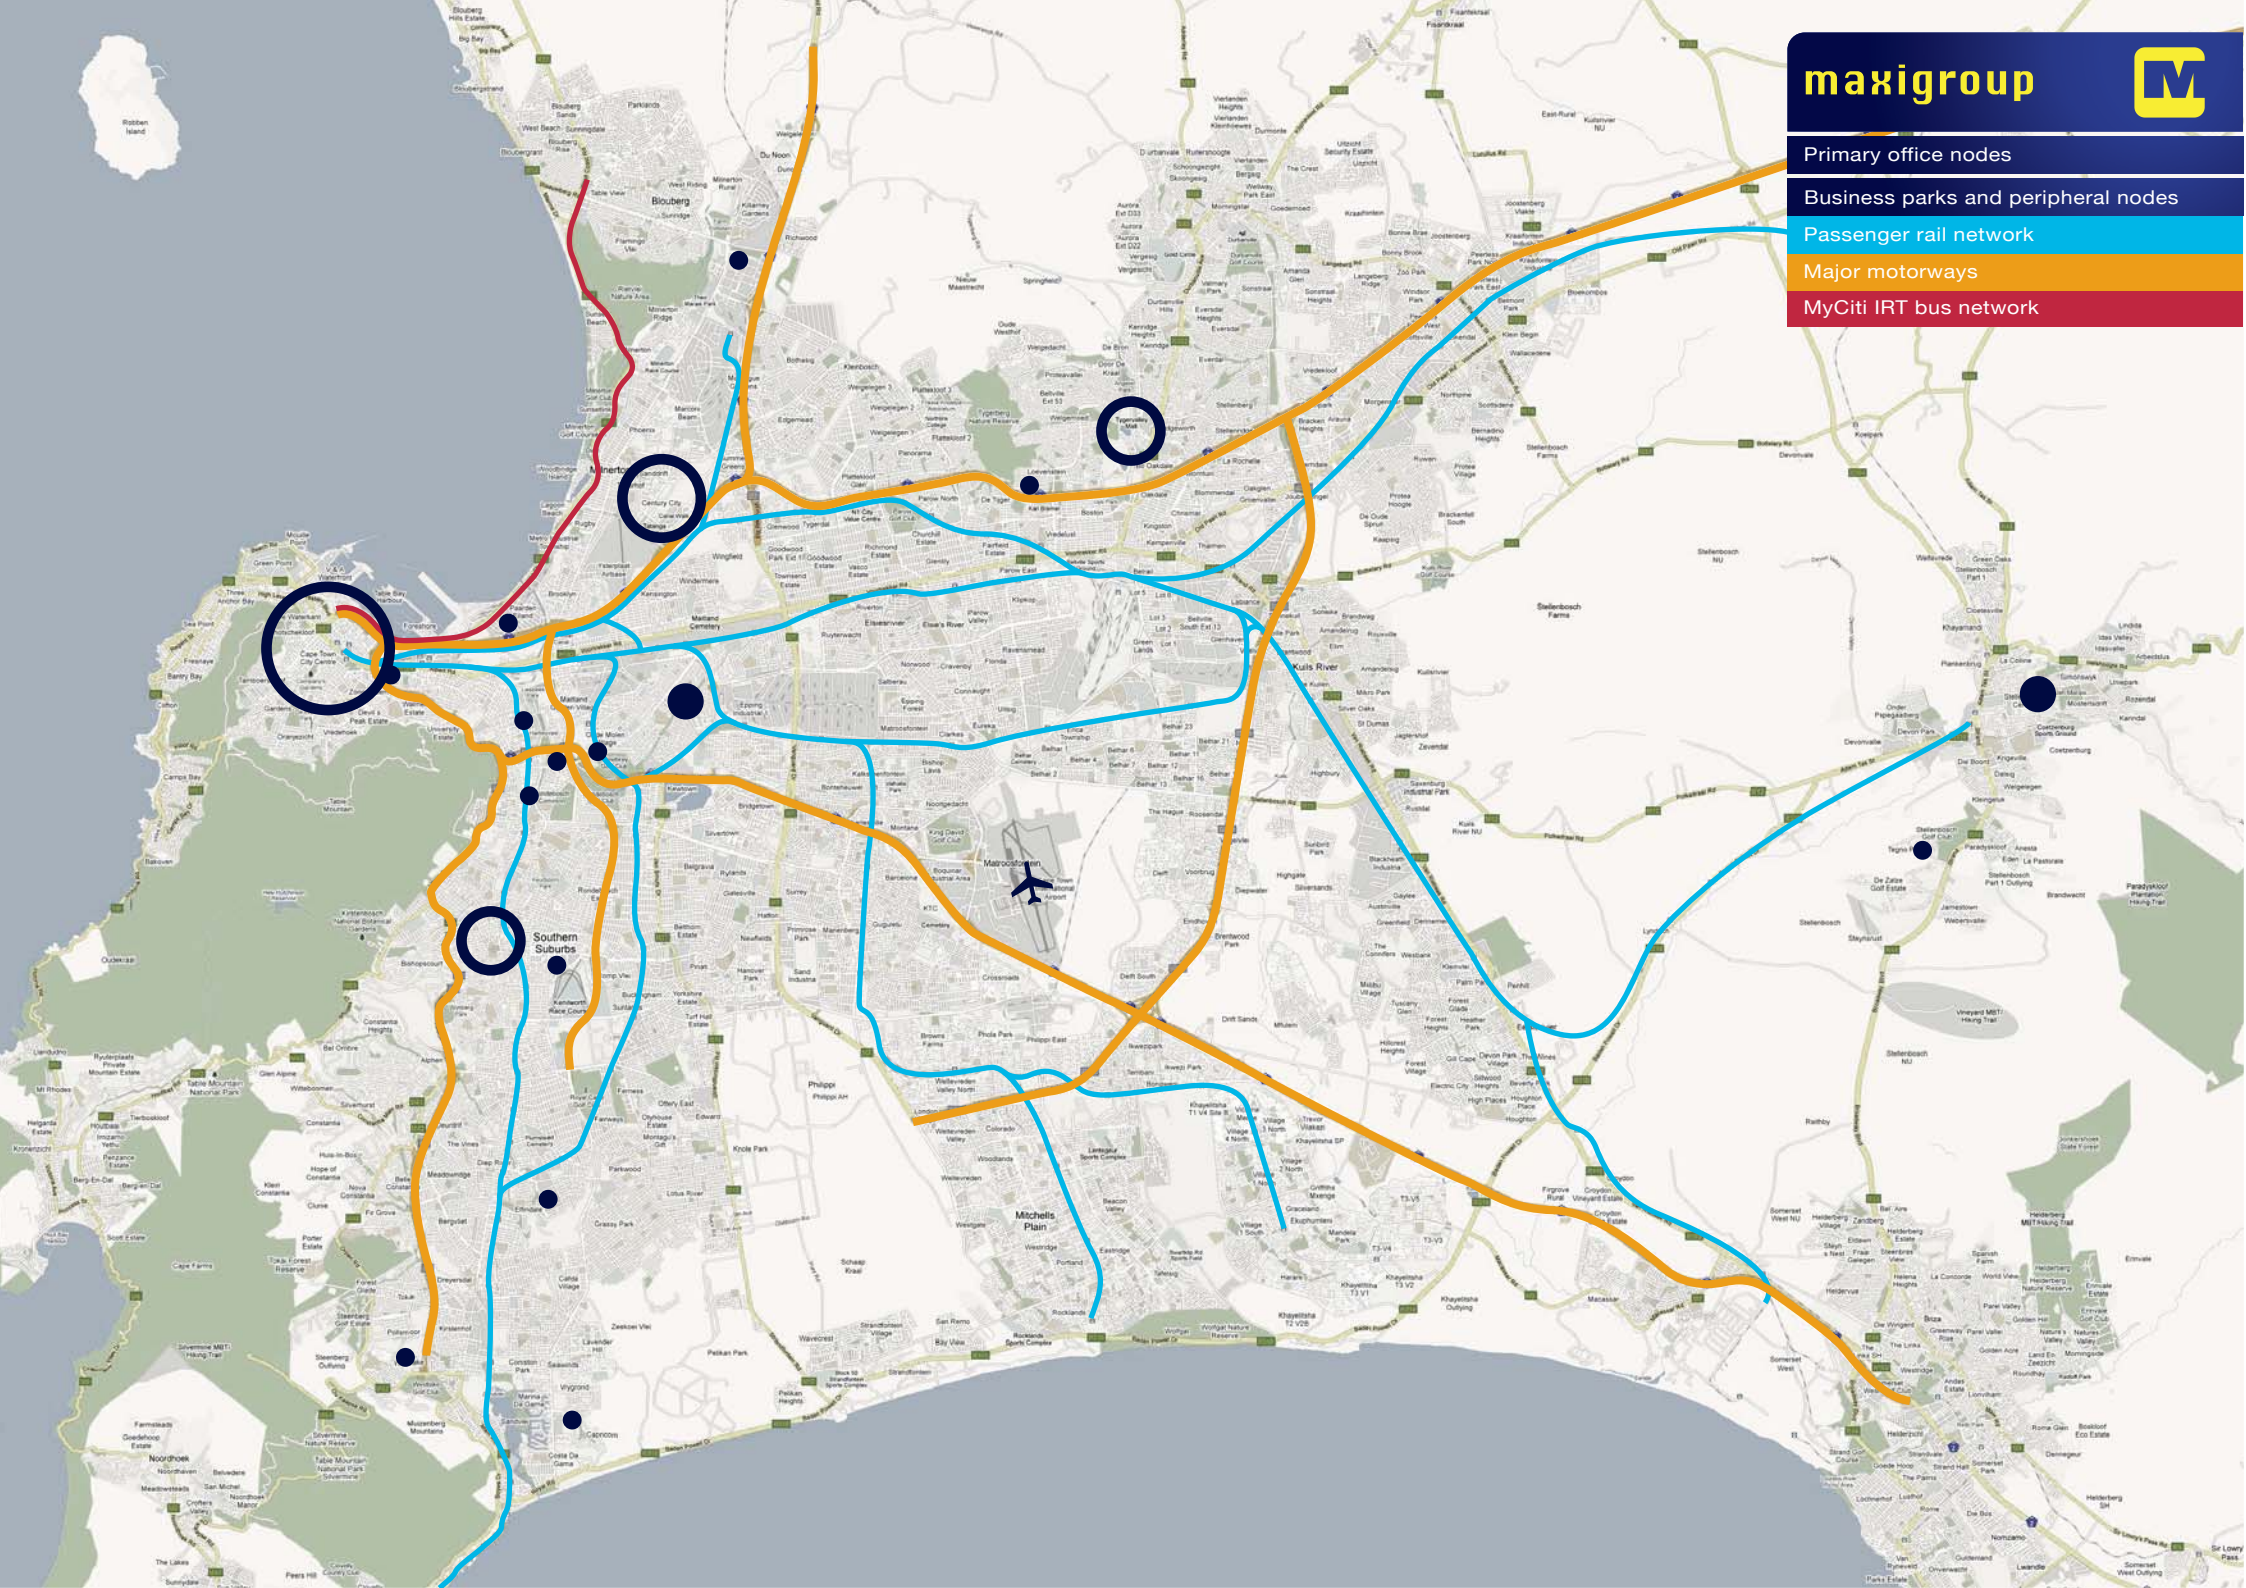

CBD

CENTURY CITY

TYGERVALLEY

CLAREMONT

● MONTAGUE PARK

● TYGERBERG OFFICE PARK

● V&A WATERFRONT

● PAARDEN EILAND

● THE BOULEVARD

● BLACK RIVER PARK

● PINELANDS

● RIVER PARK

● GOLF PARK

● RONDEBOSCH

● GREENFORD OFFICE PARK

● BMD BUSINESS PARK

● WESTLAKE

● CAPRICORN BUSINESS PARK

● STELLENBOSCH

● STELLENBOSCH TECHNO PARK

- Primary office nodes
- Business parks and peripheral nodes
- Passenger rail network
- Major motorways

Primary office nodes

Business parks and peripheral nodes

Passenger rail network

Major motorways

MyCiti IRT bus network

Primary office nodes

Business parks and peripheral nodes

Passenger rail network

Major motorways

MyCiti IRT bus network